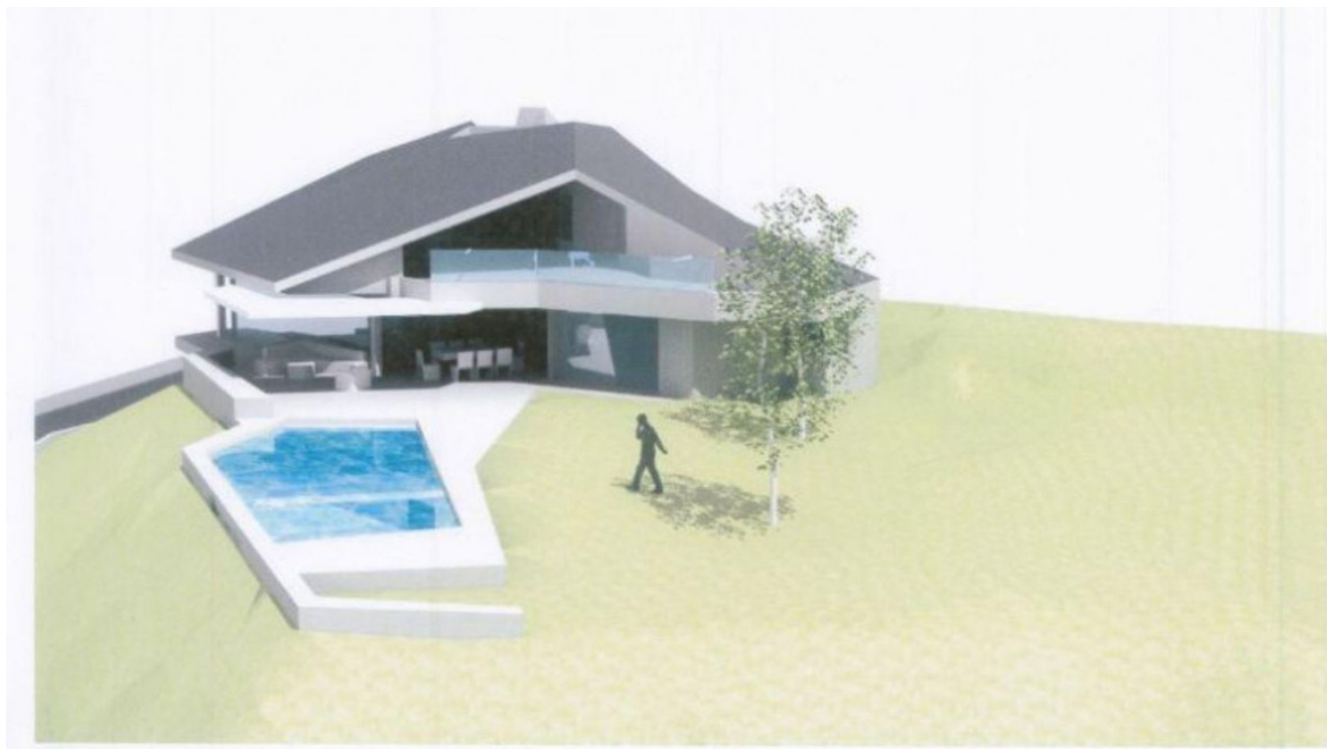

## Grundstück zum Verkauf in Elviria, Costa del Sol

---

1,500 m<sup>2</sup> Landfläche | Garten Ya |

### Beschreibung der Immobilie

---

Land, Elviria, Costa del Sol.  
Garden/Plot 1500 m<sup>2</sup>.

Setting : Close To Golf, Close To Schools.  
Orientation : South.  
Pool : Room For Pool.  
Views : Panoramic.  
Garden : Private.