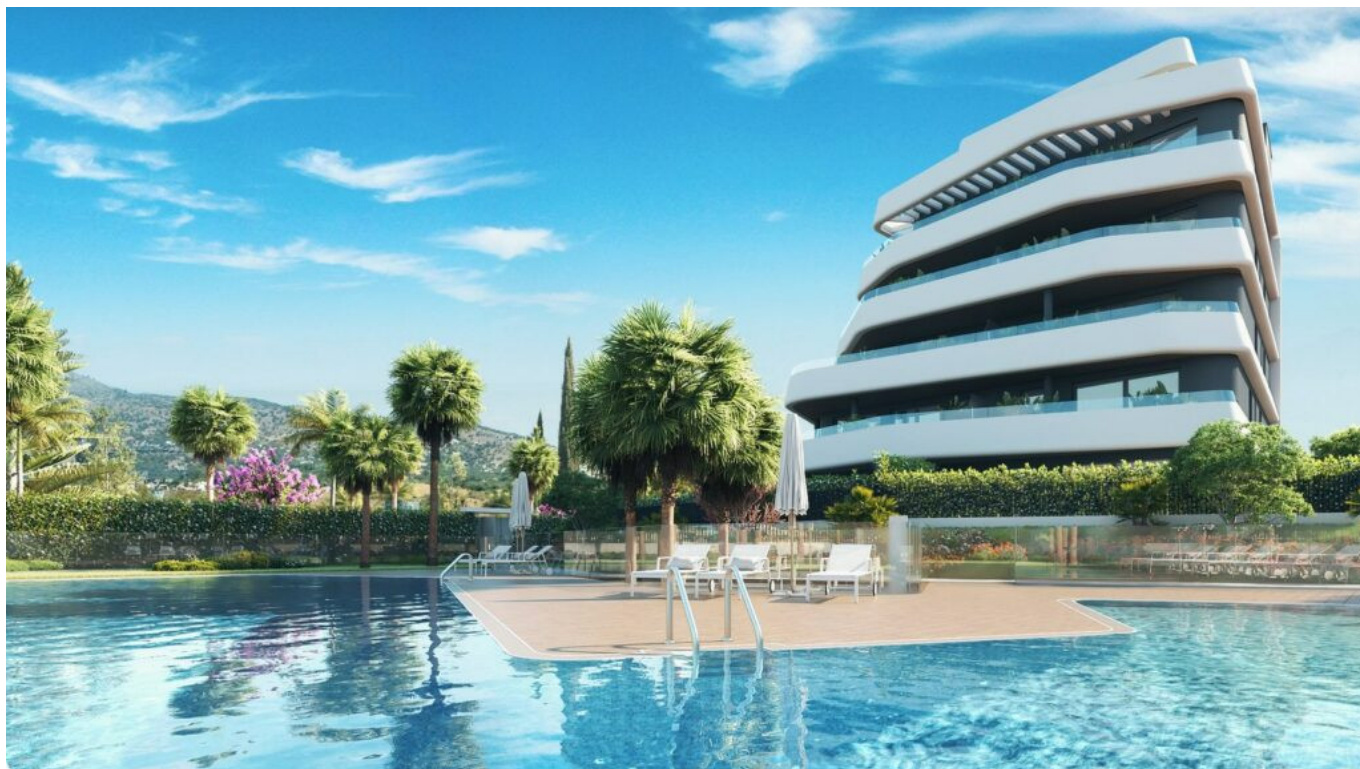

### New Development Description

This is an exclusive development of innovative architectural design facing the Alboran Sea. The development is located in a quiet area of Torremolinos with a contemporary architectural design created to enjoy the privacy and elegance of its gardens and lush vegetation. The development is arranged in four majestic buildings that turn towards the sea, embracing the widest angle of view of the horizon, so that all homes enjoy panoramic sea views and an unobstructed perspective of the spectacular communal areas and an unobstructed view of the spectacular communal areas.

The development has a private urbanisation with large green areas, as well as a wellness area with swimming pools and a healthy circuit where you can enjoy relaxation regardless of the time of year. Exclusive facilities designed to make luxury and wellness your dream lifestyle.