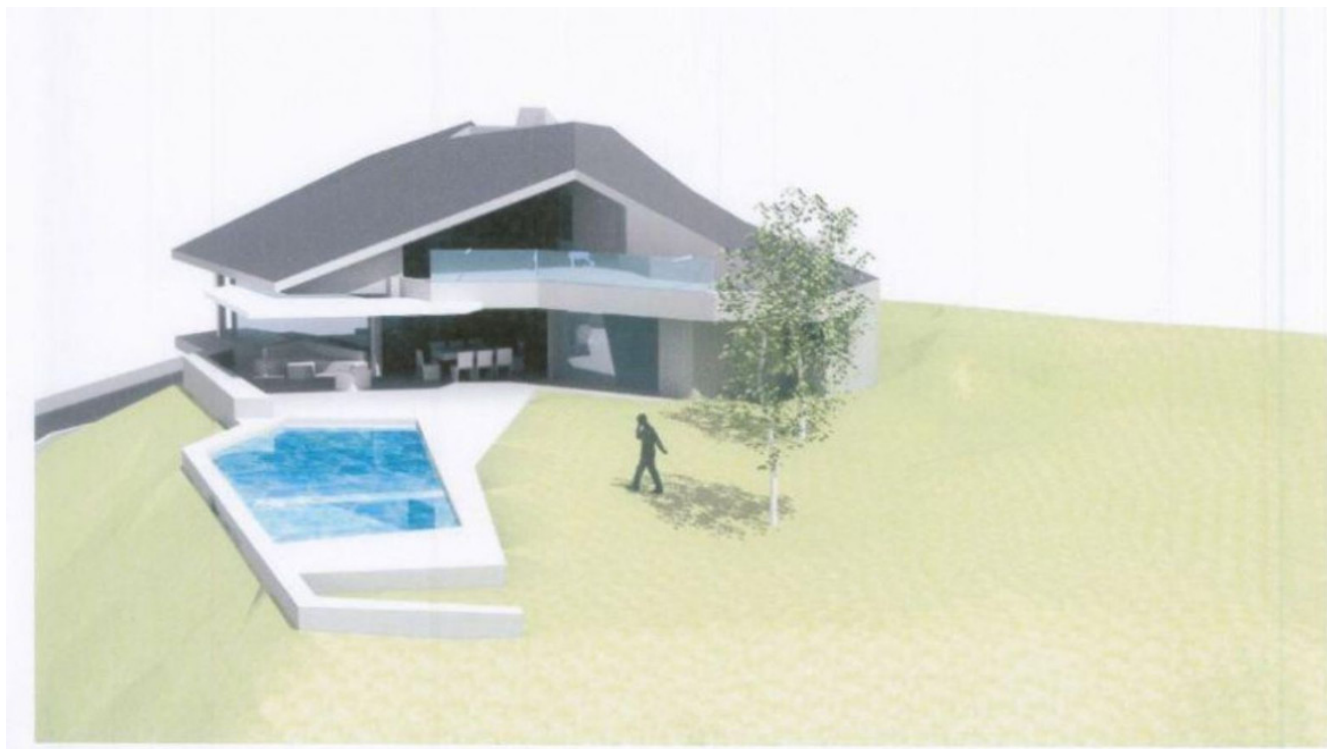

## Plot for sale in Elviria, Costa del Sol

---

1,500 m<sup>2</sup> Plot | **Garden** Yes |

### Property Description

---

Land, Elviria, Costa del Sol.  
Garden/Plot 1500 m<sup>2</sup>.

Setting : Close To Golf, Close To Schools.  
Orientation : South.  
Pool : Room For Pool.  
Views : Panoramic.  
Garden : Private.