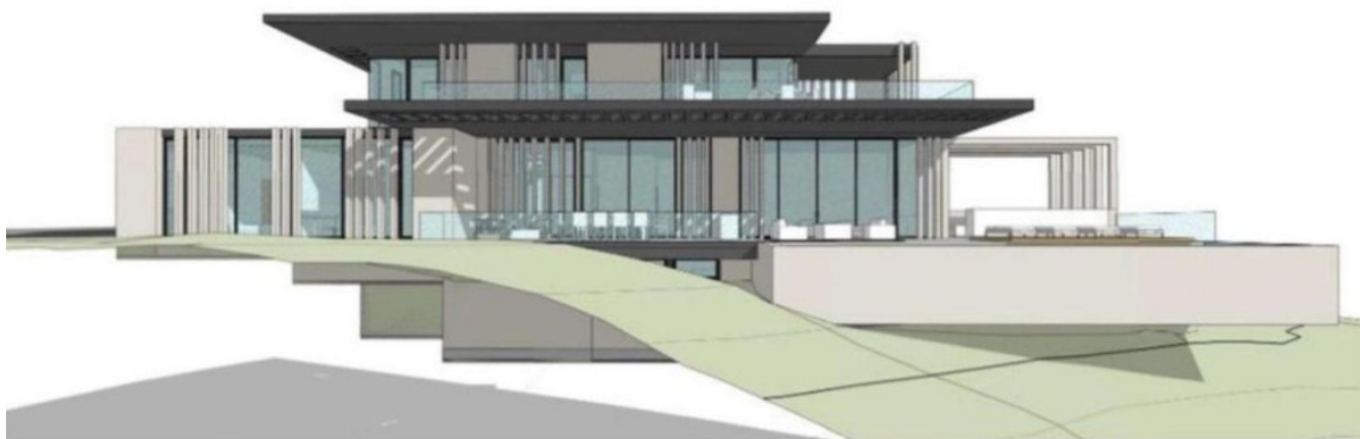

Plot for sale in Elviria, Costa del Sol

1,516 m² Plot | **Garden** Yes |

Property Description

Residential Plot, Elviria, Costa del Sol.
Garden/Plot 1516 m².

Setting : Close To Golf, Close To Schools, Urbanisation.
Orientation : South.
Pool : Room For Pool.
Views : Sea, Golf.
Garden : Private.
Category : Resale.